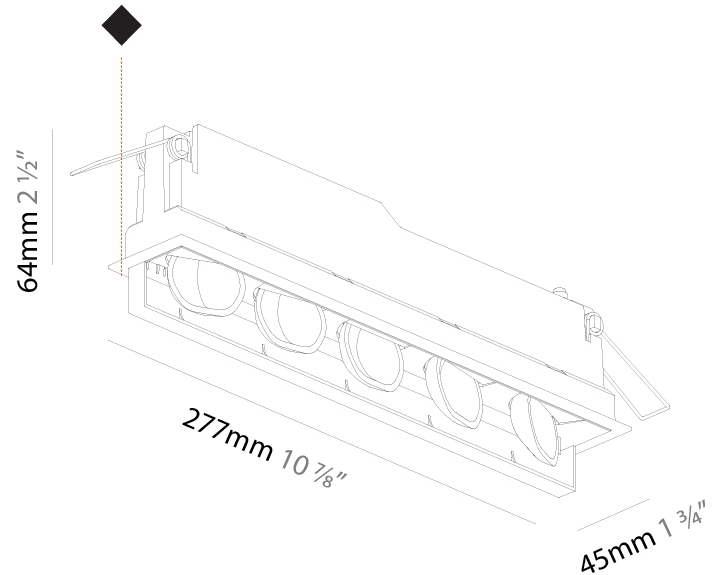

GENERAL

Series: Magiq Wallwash
Partner: Prolicht
Division: Architectural
Installation: Recessed
Product Type: Wallwash
Mounting Location: Ceiling
Light Distribution: Asymmetric

PHYSICAL

Shape: Rectangle
Length (mm): 277
Length (in): 10 7/8
Width (mm): 45
Width (in): 1 3/4
Height (mm): 64
Height (in): 2 1/2
Min. Recessing Depth (mm): 100
Min. Recessing Depth (in): 3 15/16
Fixture Finish: SSR / BKV / CWI / CRY / HAB / UFT / ITA / RUA / FTG / MYG / LOD / PUS / FRO / FUP / KIA / POP / BLS / SPG / MEY / GOH / CHC / COM / ABZ / JAG / OBR / MOS / ROR
Holder Finish: WHI / BLK
Fixture Material: Aluminum Die Cast
Cut-out Measurements: 270mm / 10 5/8" x 38mm / 1 1/2"

ELECTRICAL

Lamp Type: LED (Zhaga Standard)
Input Wattage (W): 31.4
Total Output Wattage (W): 25.9
Dimming: Tri-Mode (Non-Dimming and Phase Dimming (120Vac only) and 0-10V Dimming)
Driver Included: No
Driver Location: Remote
Driver Type: Constant Current - Universal
Driver Class: Class 1
Input Voltage (V): 120 - 277
Constant Current (MA): 500

LED

Number of LEDs: 5
Color Temperature (°K): 3000 / 3500 / 4000
Max. Delivered Lumen (lm): 2339 / 2145 / 2443
Nominal Lumen (lm): 2590 / 2375 / 2705
CRI: >90 CRI
Efficiency (%): 82.3
Lamp Life (hrs): 50000

OPTICAL

RATINGS AND CERTIFICATIONS

Certified By: CSA Certified to UL and CSA Standards
IP rating: IP20