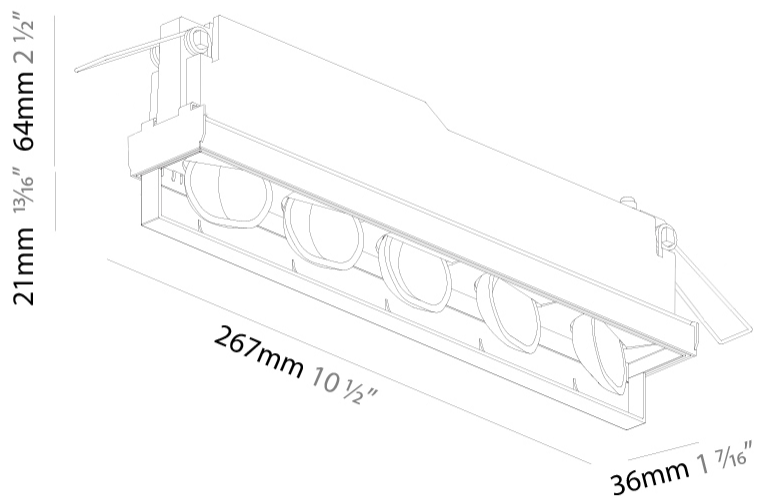

GENERAL

Series: Magiq Wallwash
 Partner: Prolicht
 Division: Architectural
 Installation: Trimless
 Product Type: Wallwash
 Mounting Location: Ceiling
 Light Distribution: Asymmetric

PHYSICAL

Shape: Rectangle
 Length (mm): 267
 Length (in): 10 1/2
 Width (mm): 36
 Width (in): 1 7/16
 Height (mm): 64
 Height (in): 2 1/2
 Ceiling Thickness (mm): 12.5
 Ceiling Thickness (in): 1/2
 Min. Recessing Depth (mm): 100
 Min. Recessing Depth (in): 3 15/16
 Weight (kg): 0.943
 Weight (lbs): 2.08
 Holder Finish: WHI / BLK
 Fixture Material: Aluminum Die Cast
 Cut-out Measurements: 273mm / 10 3/4" x 42mm / 1 5/8"
 Upon Request: Unique Ceiling Thickness

OPTICAL

Reflector: Asymmetric
 Upon Request: Special Beam Angles

RATINGS AND CERTIFICATIONS

Certified By: CSA Certified to UL and CSA Standards
 IP rating: IP20

100mm
3 15/16"

12 1/2 mm
1/2"

270mm x 38mm
10 5/8" x 1 1/2"

GENERAL

Series: Magiq Wallwash
Partner: Prolicht
Division: Architectural
Installation: Recessed
Product Type: Wallwash
Mounting Location: Ceiling
Light Distribution: Asymmetric

PHYSICAL

Shape: Rectangle
Length (mm): 277
Length (in): 10 7/8
Width (mm): 45
Width (in): 1 3/4
Height (mm): 64
Height (in): 2 1/2
Min. Recessing Depth (mm): 100
Min. Recessing Depth (in): 3 15/16
Fixture Finish: SSR / BKV / CWI / CRY / HAB / UFT / ITA / RUA / FTG / MYG / LOD / PUS / FRO / FUP / KIA / POP / BLS / SPG / MEY / GOH / CHC / COM / ABZ / JAG / OBR / MOS / ROR
Holder Finish: WHI / BLK
Fixture Material: Aluminum Die Cast
Cut-out Measurements: 270mm / 10 5/8" x 38mm / 1 1/2"