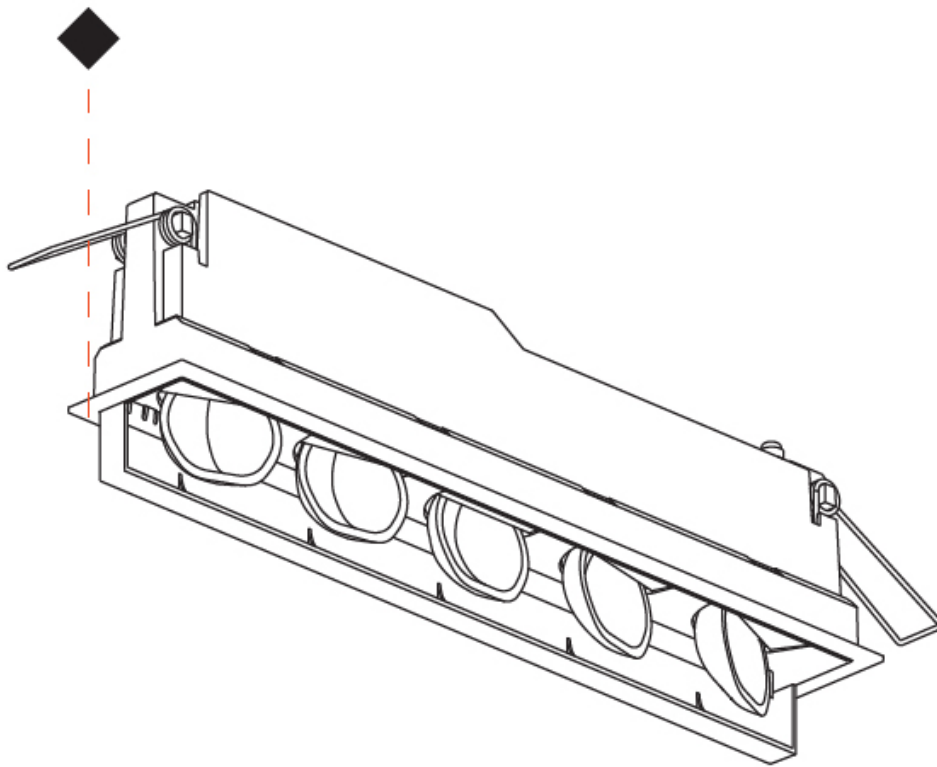

MAGIQ WALLWASH RECESSED

A35154-

PROJECT

TYPE

SPECIFIER

QUANTITY

DATE

A